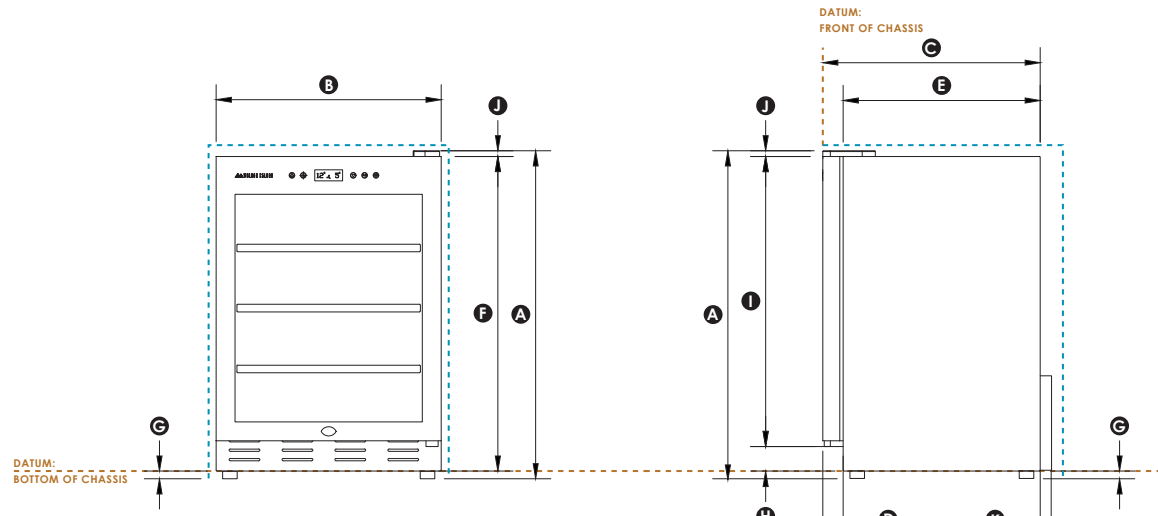

**WINE CABINET | 52 BOTTLE
SINGLE ZONE**

WCR-52S

TOP VIEW

FRONT VIEW

SIDE VIEW

DIMENSIONS

	mm
A Overall height* of wine cabinet	835 - 845
B Overall width of wine cabinet	595
C Overall depth of wine cabinet (excludes ventilation grill)	580
D Depth of wine cabinet door and gasket	55
E Depth of wine cabinet chassis (excludes door)	525
F Height from bottom datum to top of wine cabinet (excludes top hinge)	800
G Height of feet (adjustable)	20 - 30
H Height from bottom datum to bottom of door	85
I Height of door	715
J Height of top hinge	15
K Depth of ventilation grill	30
L Depth of door (widest opening) measured from front of door	455
M Minimum door clearance to adjacent wall (full door rotation)	300

*includes adjustable mounted feet

CLEARANCE DIMENSIONS

	mm
Minimum air clearance - at rear (from ventilation grill)	30
Minimum air clearance - each side	20
Minimum air clearance - above (from top of chassis)	30
Overall height of cavity	865 - 875
Overall width of cavity	635
Overall depth of cavity (proud install)	585
Depth depth of cavity (flush install)	640

INDICATES PRODUCT DATUM

INDICATES CLEARANCES

SCALE 1:20 @ A4

DATE: 20.03.2018

The product dimensions and specifications on this page apply to the specific product and model. Dimensions may vary ± 2mm