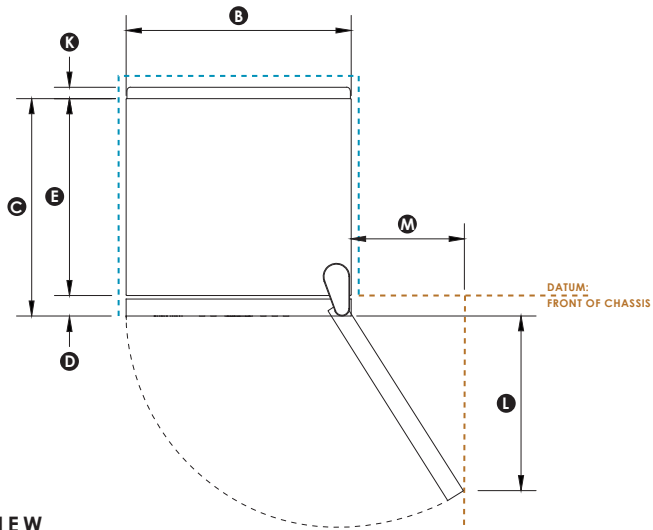

**WINE CABINET | 52 BOTTLE
SINGLE ZONE**

WCR-52S

TOP VIEW

FRONT VIEW

SIDE VIEW

DIMENSIONS

	mm
A Overall height* of wine cabinet	835 - 845
B Overall width of wine cabinet	595
C Overall depth of wine cabinet (excludes ventilation grill)	580
D Depth of wine cabinet door and gasket	55
E Depth of wine cabinet chassis (excludes door)	525
F Height from bottom datum to top of wine cabinet (excludes top hinge)	800
G Height of feet (adjustable)	20 - 30
H Height from bottom datum to bottom of door	85
I Height of door	715
J Height of top hinge	15
K Depth of ventilation grill	30
L Depth of door (widest opening) measured from front of door	455
M Minimum door clearance to adjacent wall (full door rotation)	300

*includes adjustable mounted feet

CLEARANCE DIMENSIONS

	mm
Minimum air clearance - at rear (from ventilation grill)	30
Minimum air clearance - each side	20
Minimum air clearance - above (from top of chassis)	30
Overall height of cavity	865 - 875
Overall width of cavity	635
Overall depth of cavity (proud install)	585
Depth depth of cavity (flush install)	640

INDICATES PRODUCT DATUM

INDICATES CLEARANCES

SCALE 1:20 @ A4

DATE: 20.03.2018

The product dimensions and specifications on this page apply to the specific product and model. Dimensions may vary ± 2mm