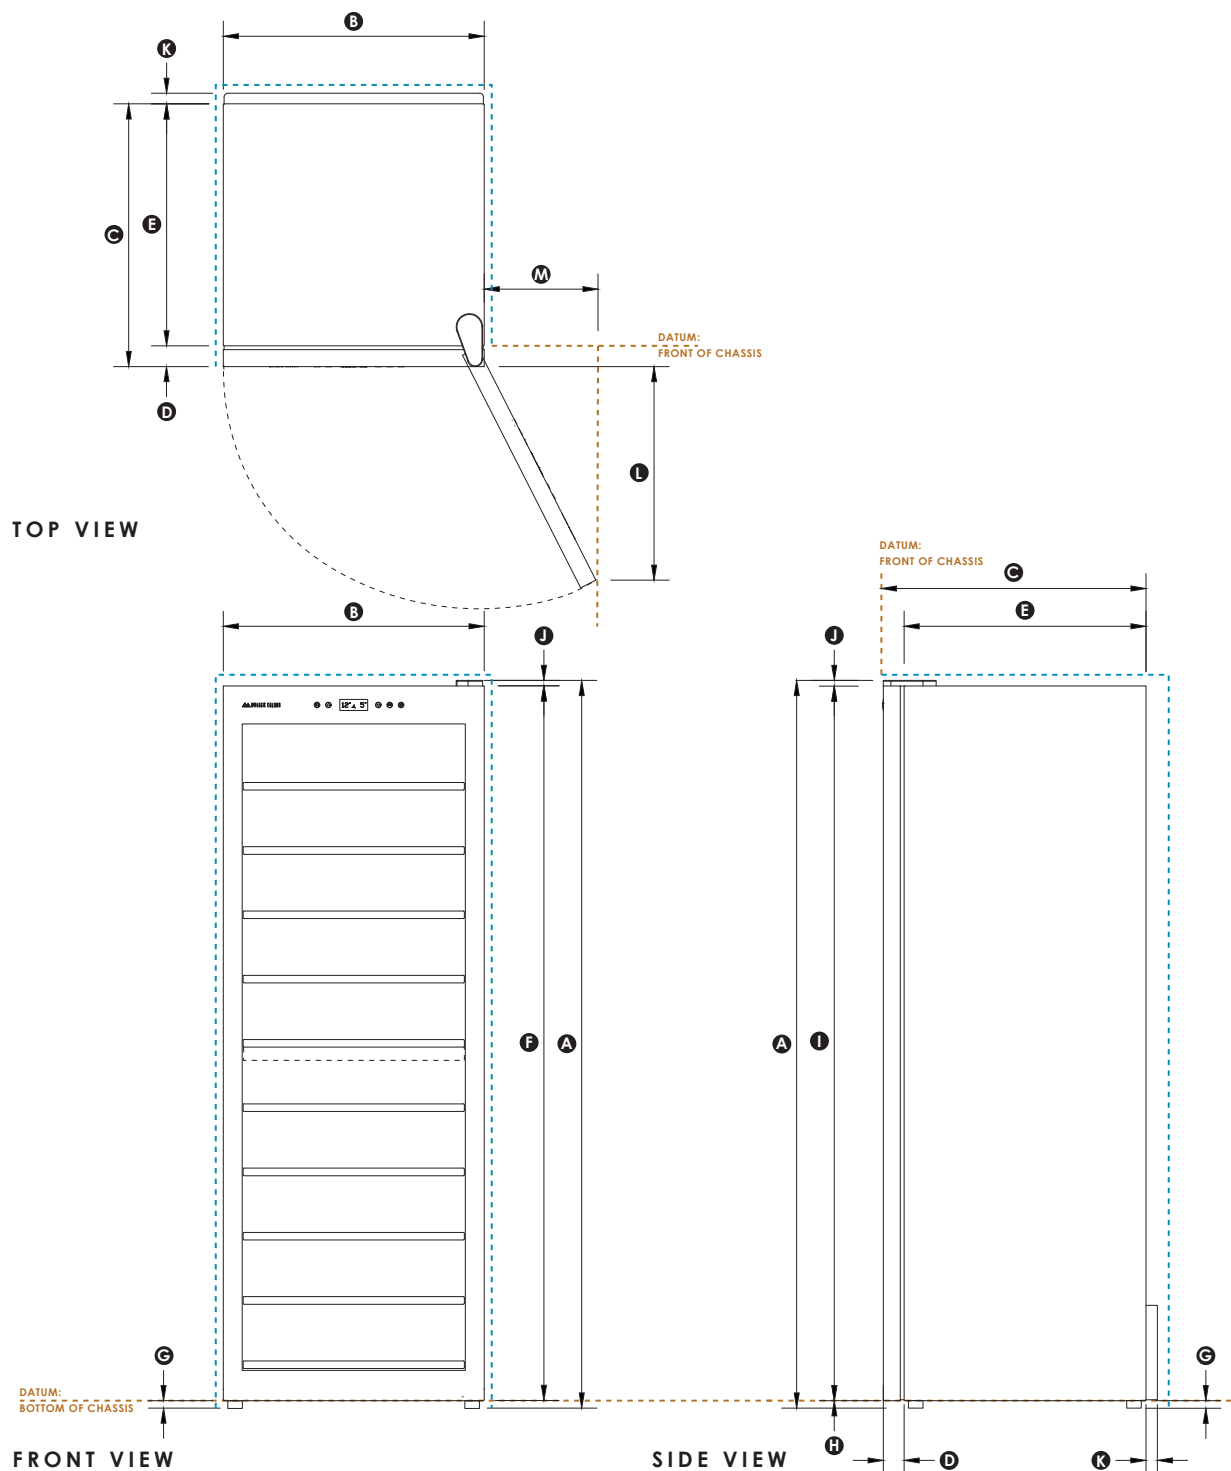

DATA SHEET

WINE CABINET | 220 BOTTLE

DUAL ZONE

WCR-220D

DIMENSIONS

	mm
A Overall height* of wine cabinet	1895-1905
B Overall width of wine cabinet	690
C Overall depth of wine cabinet (excludes ventilation grill)	695
D Depth of wine cabinet door and gasket	55
E Depth of wine cabinet chassis (excludes door)	640
F Height from bottom datum to top of wine cabinet (excludes top hinge)	1860
G Height of feet (adjustable)	20-30
H Height from bottom datum to bottom of door	0
I Height of door	1860
J Height of top hinge	15
K Depth of ventilation grill	30
L Depth of door (widest opening) measured from front of door	565
M Minimum door clearance to adjacent wall (full door rotation)	300

*includes adjustable mounted feet

CLEARANCE DIMENSIONS

	mm
Minimum air clearance - at rear (from ventilation grill)	30
Minimum air clearance - each side	20
Minimum air clearance - above (from top of chassis)	30
Overall height of cavity	1925-1935
Overall width of cavity	730
Overall depth of cavity (proud install)	700
Depth depth of cavity (flush install)	755

INDICATES PRODUCT DATUM

INDICATES CLEARANCES

SCALE 1:20 @ A4

DATE: 20.03.2018

The product dimensions and specifications on this page apply to the specific product and model. Dimensions may vary ± 2mm

WALKER CELAND